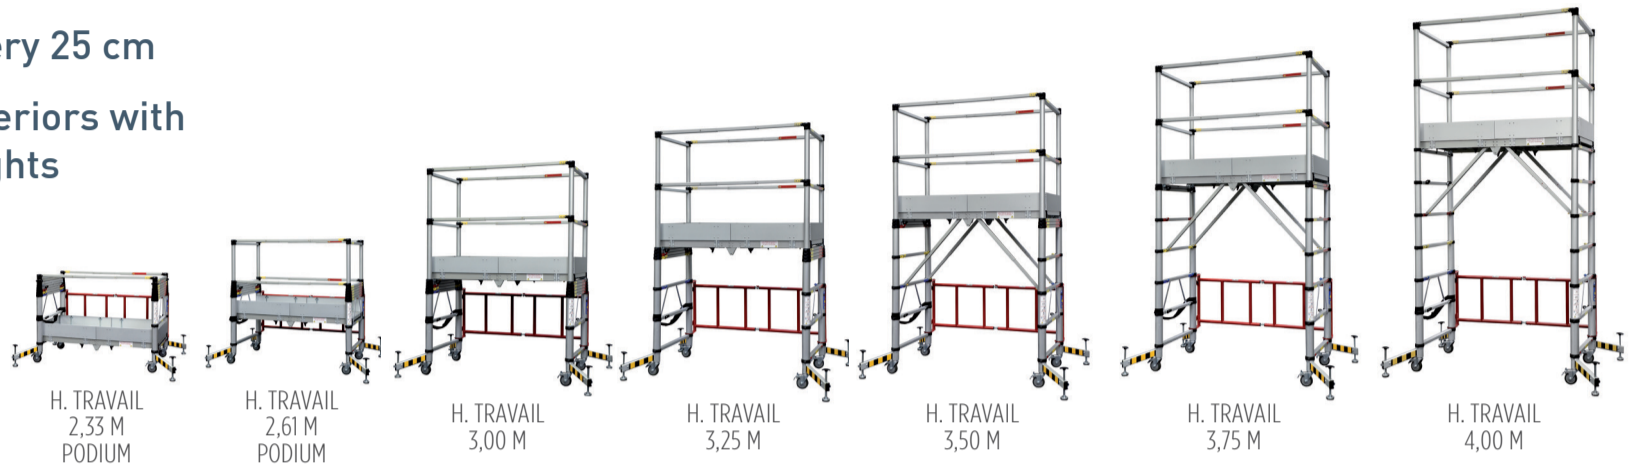

TELETOWER

RANGE : TELESCOPIC SCAFFOLD TOWER / MATERIAL : ANODIZES ALUMINIUM
MAX HEIGHT : 4 M

7 WORKING HEIGHTS TO SUIT EVERY TYPE OF INDOOR AND OUTDOOR WORK

- Adjustment every 25 cm
- Suitable for interiors with low ceiling heights

ULTRA COMPACT

FITS EASILY INTO A SMALL VAN

- Easy to store

SAFE ASSEMBLY AND DISASSEMBLY BY A SINGLE OPERATOR

- Safe assembly from the ground

VIDÉOS:

duarib.pro/tower

| | |
|------------------------------|--|
| Material | Anodizes aluminium |
| Ø uprights | Ø : mini 44 mm to maxi 68 mm |
| Work heights | 7 working heights from 2,33 to 4 m |
| Uprights spacing size | Length 1,50 x Width 0,80 m |
| Overall size | Length 1,55 x Width 0,92 m |
| Platform | <ul style="list-style-type: none"> • Aluminium platform, 1 trapdoor, moveable aluminium toe-boards • Usable area : 1,40 x 0,60 m • Load capacity per platform: 150 Kg |
| Adjustable wheels | Braked wheels Ø 100 mm |
| Safety 1 ★ | Decree 2004-924 |